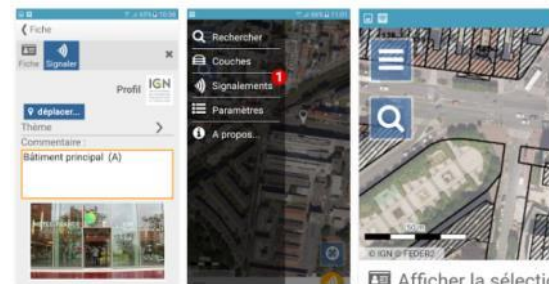

# UNE RÉPONSE: L'ESPACE COLLABORATIF

Un site web chapeau

Une API multiplateforme

Des Plugin

↳ geoconcept

Une application mobile

The screenshot shows the top of the IGN Espace Collaboratif website. The header includes the IGN logo (Institut National de l'Information Géographique et Forestière) and the title 'ESPACE COLLABORATIF'. Below the header is a navigation menu with 'ACCUEIL', 'DONNÉES', 'SIGNALEMENTS', 'GUICHETS', and 'CONFIGURATION'. The main content area features three large cards: 'EXPLORER LES DONNÉES' (with a 3D map visualization), 'FAIRE UN NOUVEAU SIGNALEMENT' (with a map showing a red location marker), and 'CONFIGURER MON COMPTE' (with a gear icon). Below these cards are three columns of text describing the features, and a 'Parcourir les signalements' button at the bottom.