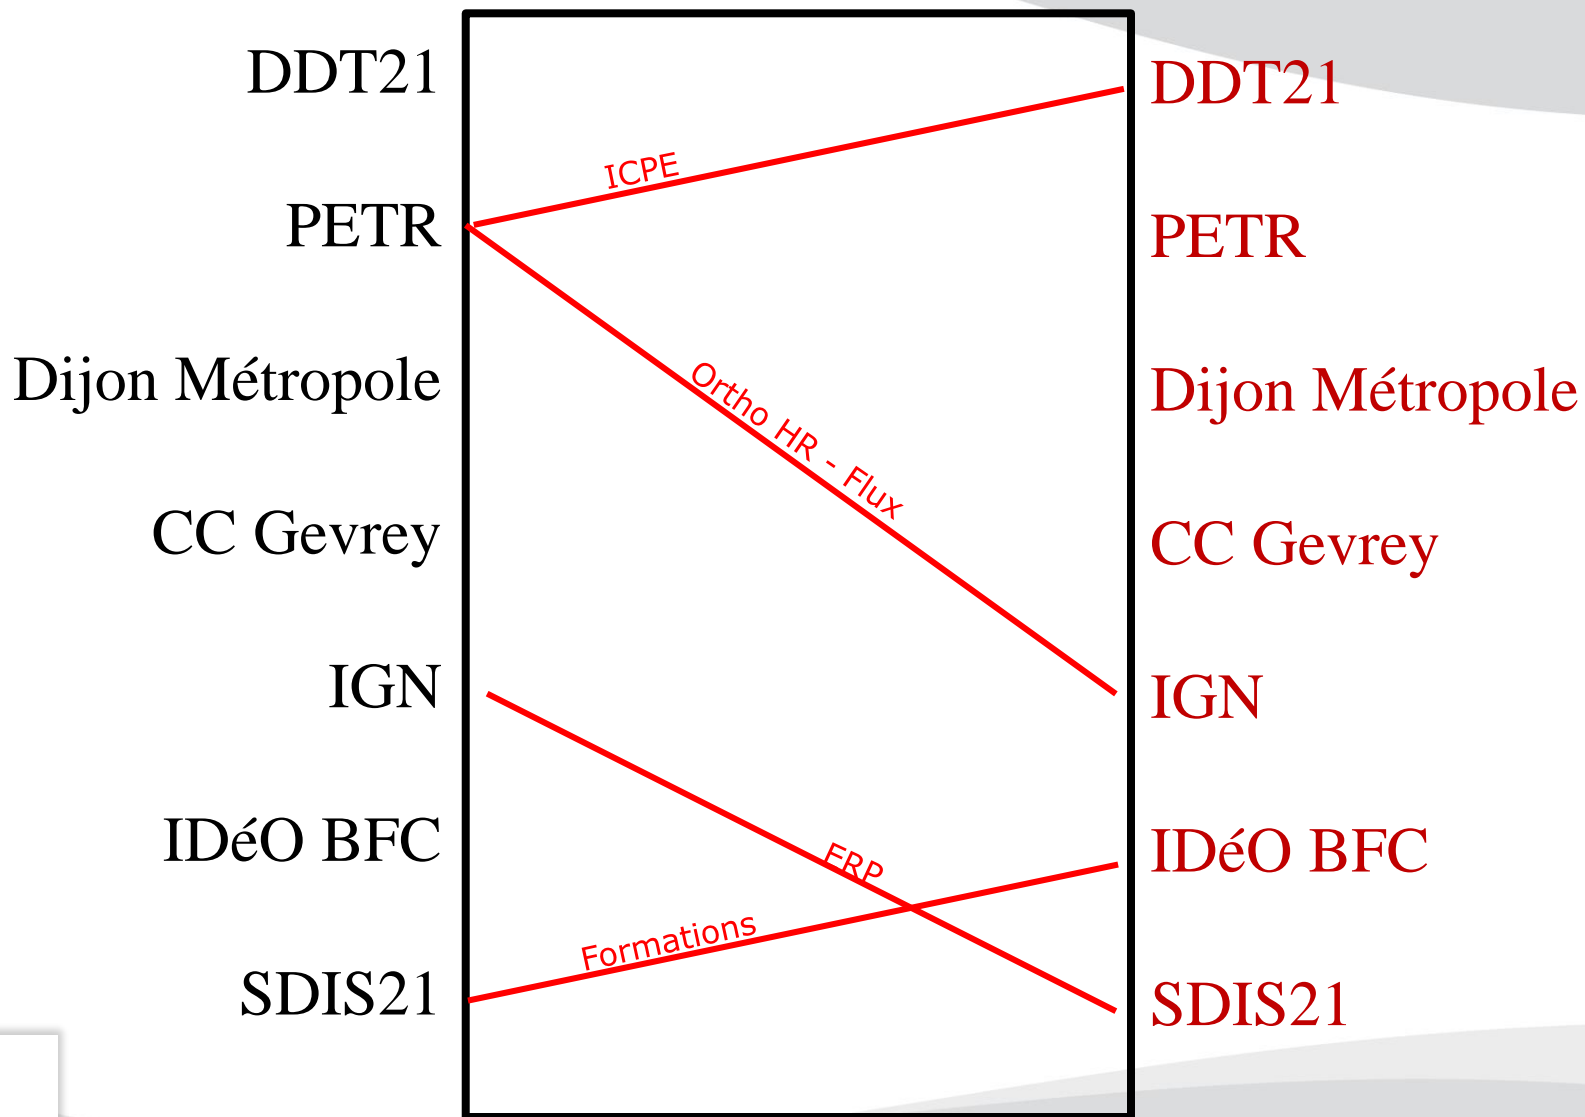

Moi..... je voudrais..... fourni par